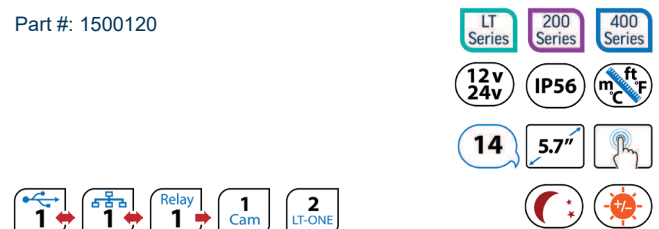

LT-ONE Alarm Panel

- Alarm operator panel with onboard flexible I/O
- Displays up to 60 alarms
- Event log, units and inbuilt languages
- Easy plug-in I/O expansion
- Inbuilt sensor troubleshooting
- Configurable automation logic
- Can display analogue gauges

WxHxD: 167x135x68 mm
6.6x5.3x2.7 in

Part #: 1500074

LT-ACE Annunciator Panel

- Auto-detects and self-configures with up to two LT-ONE Alarm Panels
- Unlimited number of LT-ACEs can be added
- Combined event list from all LT-ONES
- CCTV support
- Compatible with 200 Series and 400 Series DCUs

WxHxD: 167x135x68 mm
6.6x5.3x2.7 in

Part #: 1500120

Neat and powerful

A Marine Watch LT Series system can be used in any unclassified vessel and display up to 120 alarms from a mix of sensor types. The LT-ONE Alarm Panel carries 19 flexible onboard I/O out of the box, making it a super neat and cost-effective system that is quick to install. Extension modules can be connected to increase the number of I/O signals.