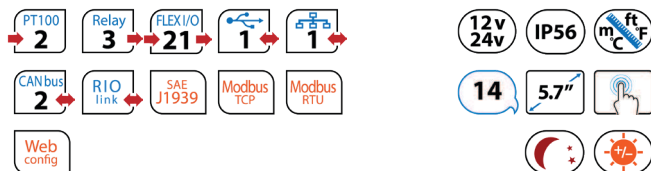

WxHxD: 167x135x68 mm
6.6x5.3x2.7 in

Part #: 1500074