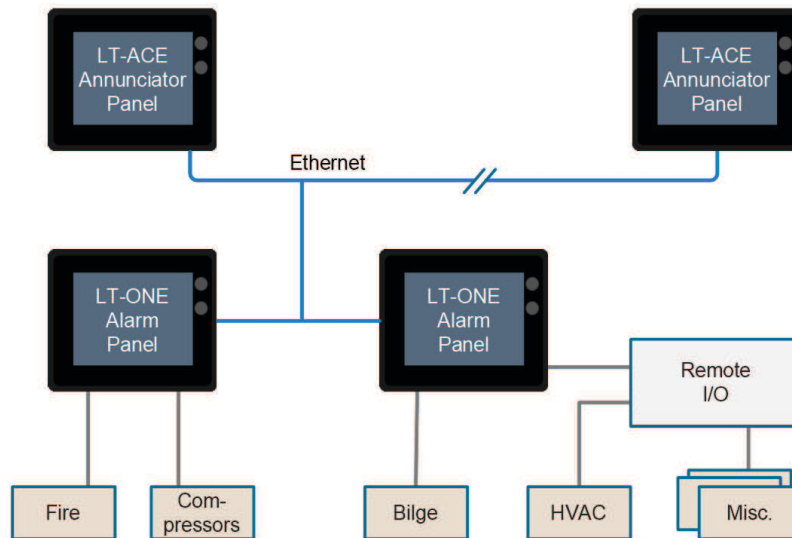

Marine Watch LT Series

Vessel Alarm System

Compact with big features

The Marine Watch LT Series is an unclassified vessel alarm system with no compromises. This robust system with an incredible list of features is ready to take you on a safe voyage and withstand any weather condition.

- Full vessel alarm system
- Clear graphics for quick and safe decisionmaking
- Touch-screen and CCTV camera-support
- All-in-one alarm panel with inbuilt I/O
- No separate I/O cabinet needed
- Configurable automation logic
- Easy installation, no programming needed

LT-ONE Alarm Panel

- Alarm operator panel with onboard flexible I/O
- Displays up to 60 alarms
- Event log, units and inbuilt languages
- Easy plug-in I/O expansion
- Inbuilt sensor troubleshooting
- Configurable automation logic
- Can display analogue gauges

The LT-ONE Alarm Panel can be used stand-alone or in combination with the LT-ACE Annunciator Panel that visualizes alarms from up to two LT-ONE. The LT-ACE automatically self-configures when connected to the same Ethernet network as the LT-ONES.